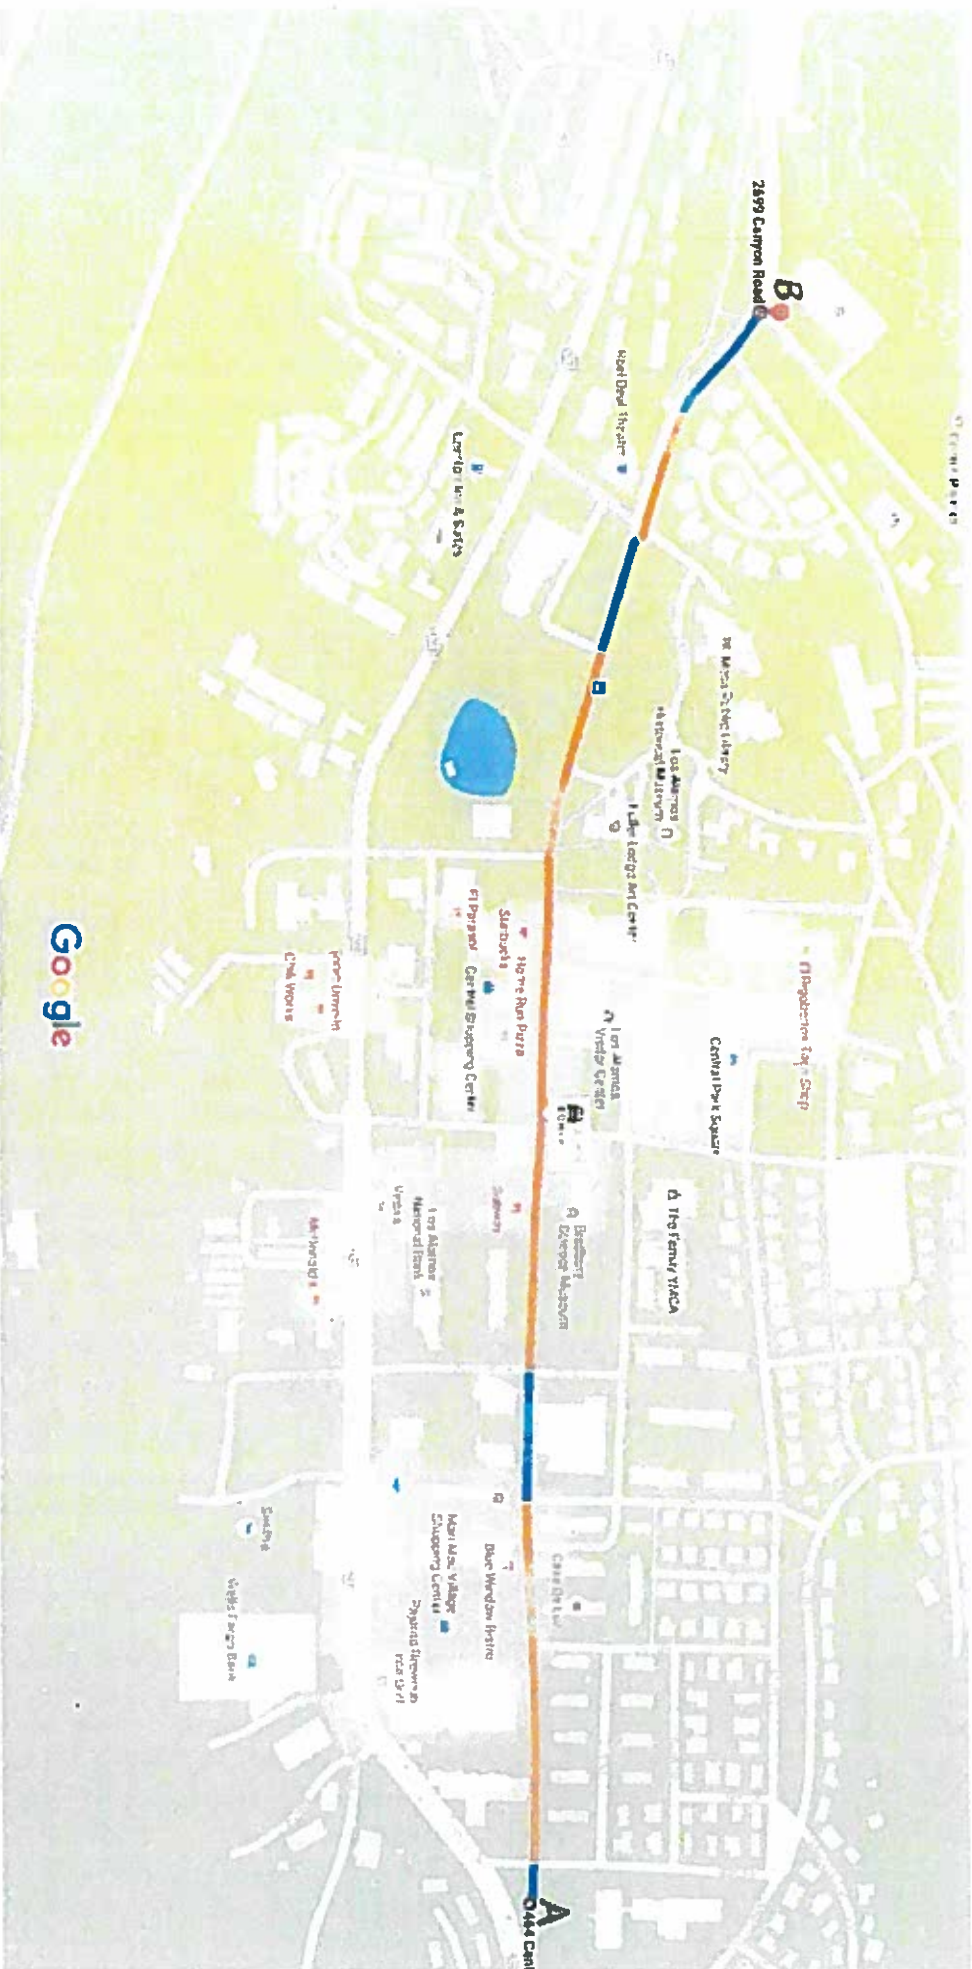

464 Central Avenue, Los Alamos, NM 87544 to 2699 Canyon Road, Los Alamos, NM 87544

Drive 1.0 mile, 4 min

via Central Ave

3 min without traffic

A = Start (Canyon School complex parking lot)
B = End (Larry R. Walkup Aquatic Center parking lot)

TRAFFIC PLAN